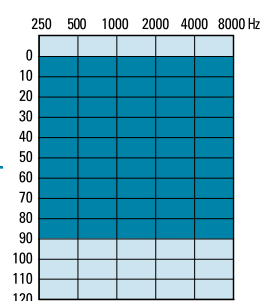

The Right Choice for Everyone

CIC (Completely in the canal)

Mini Canal

Canal

Half Shell

Full Shell

BTE (Behind the ear)

Moda

Moda Slim Tube

Moda Standard Earhook