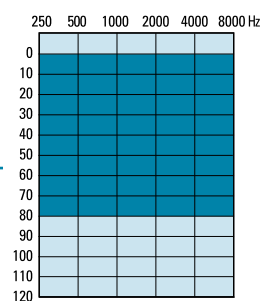

The Right Choice for Everyone

CIC (Completely in the canal)

Mini Canal

Canal

Half Shell

Full Shell

BTE (Behind the ear)

Moda

Moda Slim Tube

Moda Standard Earhook