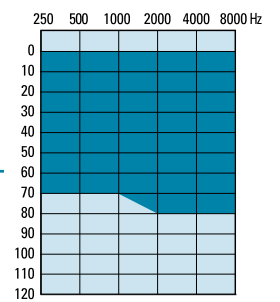

The Right Choice for Everyone

CIC (Completely in the canal)

Mini Canal

Canal

Half Shell

Full Shell

BTE (Behind the ear)

Moda

Moda Slim Tube

Moda Standard Earhook