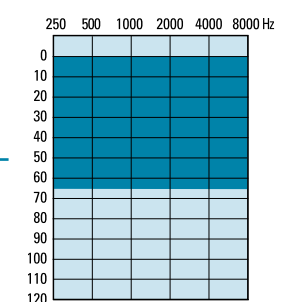

The Right Choice for Everyone

CIC (Completely in the canal)

Mini Canal

Canal

Half Shell

Full Shell

BTE (Behind the ear)

Moda

Moda Slim Tube

Moda Standard Earhook