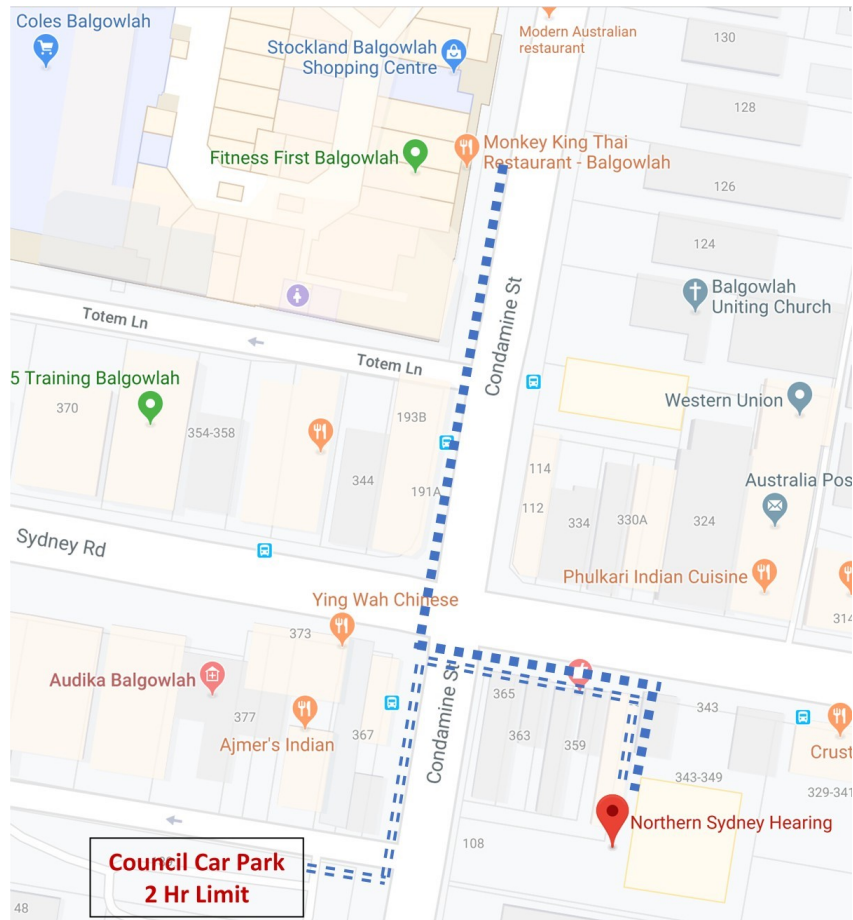

Shop 4, 343-345 Sydney Road, Balgowlah NSW 2093

There is limited street parking on Sydney Road, for longer stays there are two options.

1. The Council Car park located in Condamine Street is about 100 metres away and allows 2-hour free parking.
2. Stockland shopping centre is about 180 metres away down Condamine Street and allows free parking for the first 3 hours.